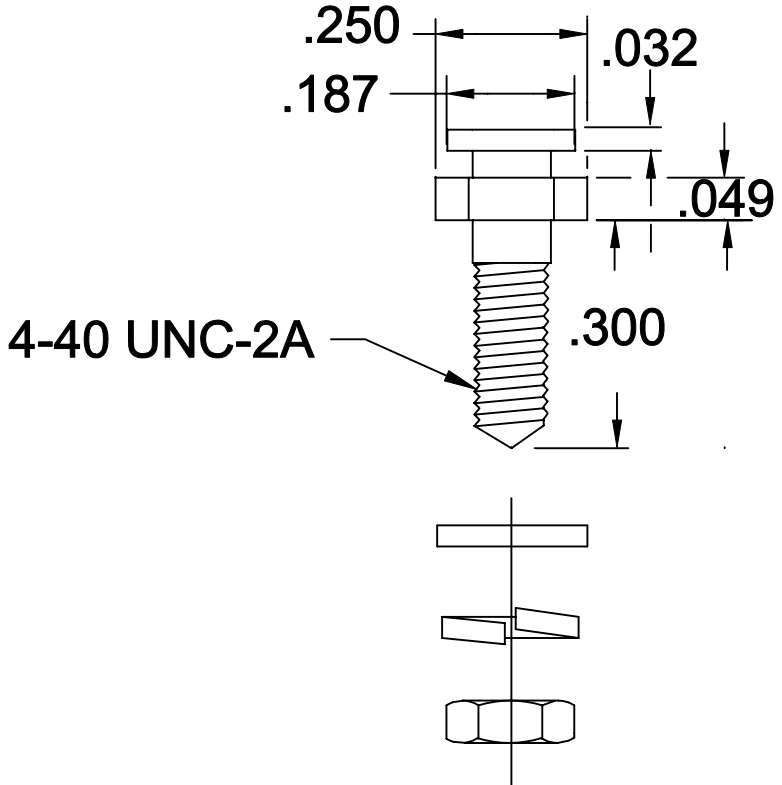

DESCRIPTION: SLIDE LOCK POSTS

- KIT INCLUDES:**
- (2) LOCK POSTS
 - (2) FLAT WASHERS
 - (2) LOCK WASHERS
 - (2) 4-40 NUTS

160-000-005R031 = KIT
 160-000-005R032 = BULK

MATERIALS:
 STEEL: NICKEL PLATING
 RoHS COMPLIANT

	THESE DRAWINGS AND SPECIFICATIONS ARE THE PROPERTY OF NorComp AND SHALL NOT BE REPRODUCED, COPIED OR USED AS THE BASIS FOR THE MANUFACTURE OF SALE OF APPARATUS WITHOUT WRITTEN PERMISSION.		DRAWN: WAYNE ROBBINS	DATE: 9-16-05
	<h1>NorComp</h1>		CHECKED:	DATE:
SCALE:			SHEET 1 OF 1	REV 1
DWG NO.			160-000-005R03X	